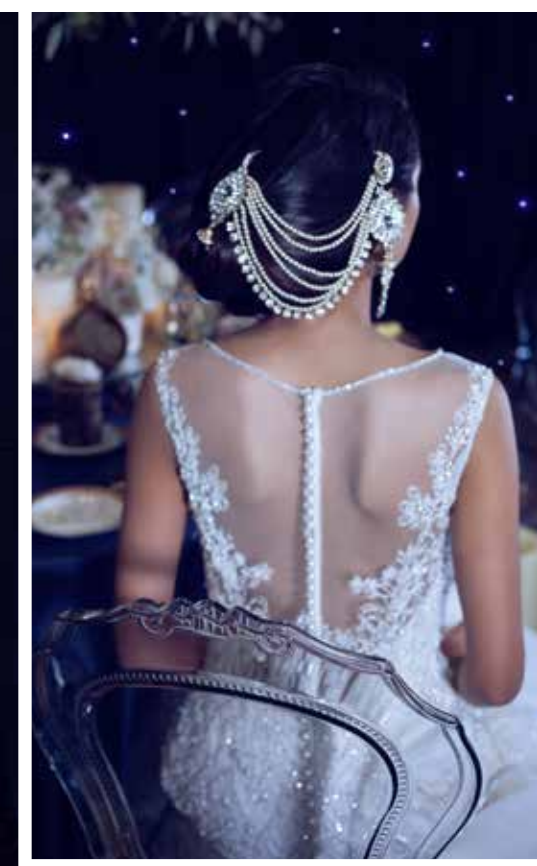

## About the DESIGN

Inspired by everything in space – the galaxy, stars, and planets – the LED backdrop in both the ceremony and table display resembles the collection of small stars seen in the galaxy. The floating centerpiece resembles the rings of a planet.